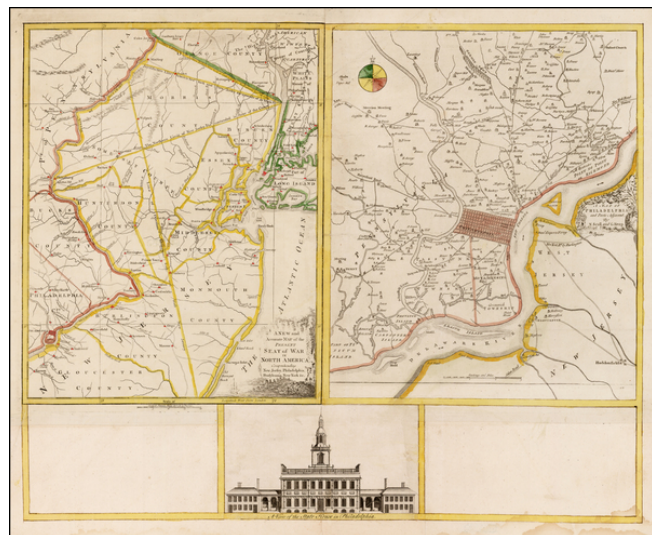

**Barry Lawrence Ruderman
Antique Maps Inc.**

7407 La Jolla Boulevard
La Jolla, CA 92037

www.raremaps.com

(858) 551-8500
blr@raremaps.com

**A New and Accurate Map of the Present Seat of War in North America Comprehending
New Jersey, Philadelphia, Pennsylvania New-York, &c. [with] Map of Philadelphia and
Parts Adjacent [with] A View of the State House in Philadelphia**

Stock#: 30693
Map Maker: Universal Magazine / Scull /
Heap
Date: 1777
Place: London
Color: Hand Colored
Condition: VG
Size: 24 x 20 inches
Price: SOLD

Description:

Interesting group of 3 maps on a single sheet, which have been taken from various British Magazines and assembled by a collector at an early date.