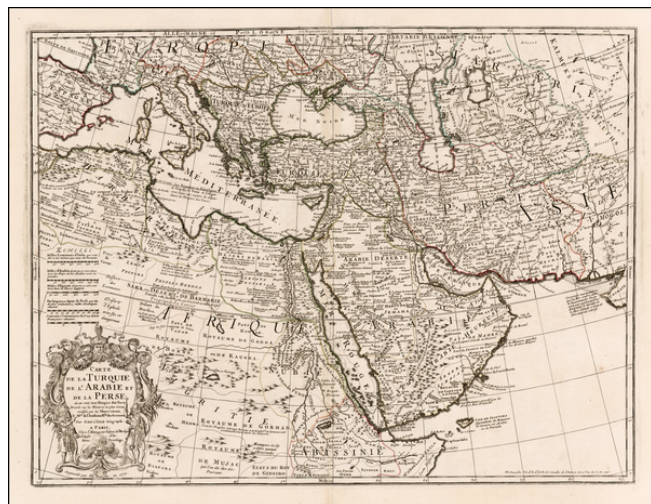

**Barry Lawrence Ruderman
Antique Maps Inc.**

7407 La Jolla Boulevard
La Jolla, CA 92037

www.raremaps.com

(858) 551-8500
blr@raremaps.com

**Carte De La Turquie De L'Arabie et De La Perse, ou se voit tout l'Empire des Turcs . . .
1770**

Stock#: 30614
Map Maker: Dezauche
Date: 1770
Place: Paris
Color: Outline Color
Condition: VG
Size: 25 x 18.5 inches
Price: SOLD

Description:

Detailed map of the Turkish Empire, Mediterranean, Central Asia and parts of the Ukraine, Egypt, etc.

The map was originally issued by De L'Isle, with extensive improvements by Phillippe Buache in 1770 and thereafter in 1776 and 1780 (by Philippe Dezauche).

Detailed Condition:

Color faded.