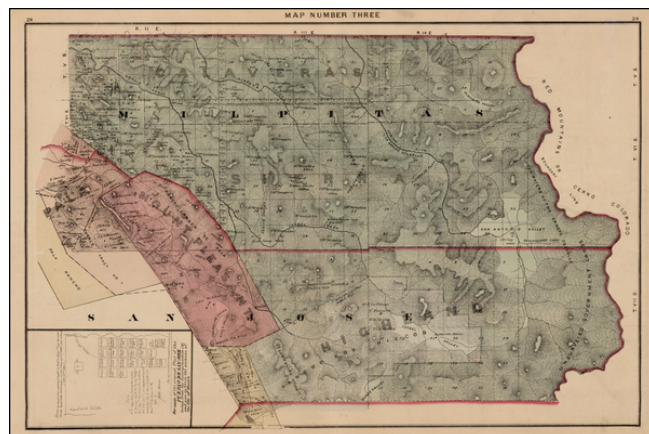

## (Pueblo de San Jose, Milpitas, Mt.Pleasant, Pala etc.)

**Stock#:** 30548  
**Map Maker:** Thompson & West  
**Date:** 1876  
**Place:** San Francisco  
**Color:** Uncolored  
**Condition:** VG  
**Size:** 25 x 16.5 inches  
**Price:** SOLD

### Description:

Detailed map of the including parts of San Jose, Milpitas, Mt. Pleasant etc., from Thomson & West's *Historical atlas map of Santa Clara County, California. Compiled, drawn and published from personal examinations and surveys by Thompson & West, San Francisco.*

Small inset shows the Plat for the original Pueblo of San Jose. Many early interesting details. Includes a number of early property owners. Many early ranchos are identified, along with schools, roads, creeks, etc.