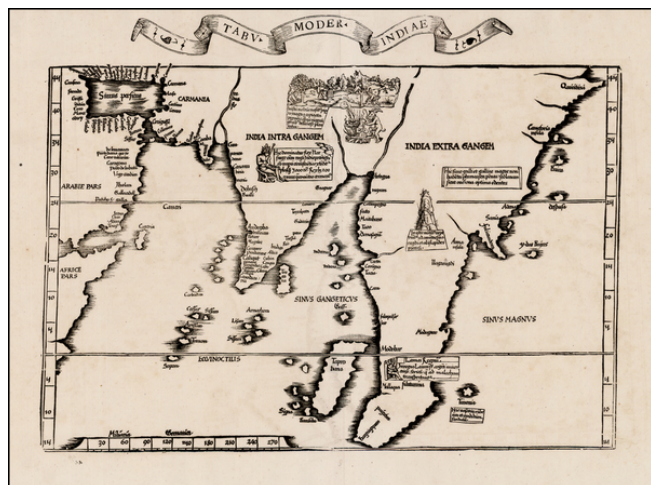

Description:

Fine example of Lorenz Fries map of India and Southeast Asia, one of the earliest modern maps to represent all of the known regions of Asia.

Fries modern map covers most of Southern Asia and is centered on the Indian Ocean, extending from Arabia and the Horn of Africa to the Malay Peninsula and northward toward China. The map is based largely upon the Ruysch world map of 1507. Sri Lanka and the Indian subcontinent are relatively correct in their sizes. This map is among the earliest documents recording the Portugese explorations into the Indian Ocean, and is of primary importance in the mapping of the India and Southeast Asia.

The map is considered by some (see Suarez, *Early Mapping of Southeast Asia*) to be the second appearance of the first modern map of Asia (copying Waldseemuller's map of 1513). Suarez notes

The modern map of Asia is geographically unchanged from the 1513 version as regards the delineation of the coasts, but is now embellished with annotations and vignettes. One of these, a generic image of a king lying above Malacca in the southern portion of Malaya, represents a kingdeom not found on the 1513 prototype. It is said to be the kindgom of Lamai. This is a corruption of the Lamia of the 15078 Waldseemuller map (the last two letters being reversed), which [is] . . . Lan Na (Chiang Mai). The only missing ingredient to clinch the identity of Fries' Lamai as La Na is the kingdom's namesake lake, which appeared on the Ruysch and Waldseemuller maps, but is lacking on the Fries version.

Fries notes in the text that his maps of Asia were derived from the maps of the *Geographia* of Martin Waldseemuller published in 1513, with the present map drawn directly from this important work.

**Barry Lawrence Ruderman
Antique Maps Inc.**