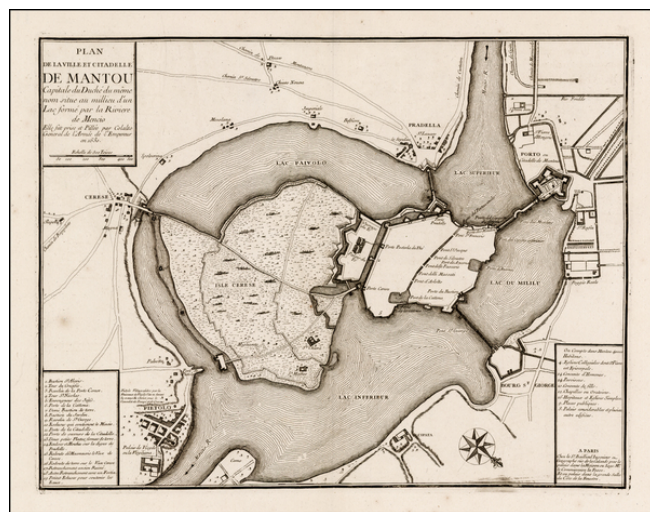

Barry Lawrence Ruderman Antique Maps Inc.

7407 La Jolla Boulevard
La Jolla, CA 92037

www.raremaps.com

(858) 551-8500
blr@raremaps.com

Plan de la Ville et Citadelle De Mantou Capitale du Duché du Meme nom situe au milieu d'un Lac forme par la Riviere de Mencio . . .

Stock#: 30456ts
Map Maker: Baillieul
Date: 1710 circa
Place: Paris
Color: Uncolored
Condition: VG
Size: 26.5 x 20 inches
Price: \$575.00

Description:

Rare plan of Mantua, published by Gaspar Bailleul in Paris.

The map shows the internal fortifications of the island city of Mantua, with bridges, roads, etc.

The map is quite scarce, with no appearance on the market in the past 25 years.

Detailed Condition: