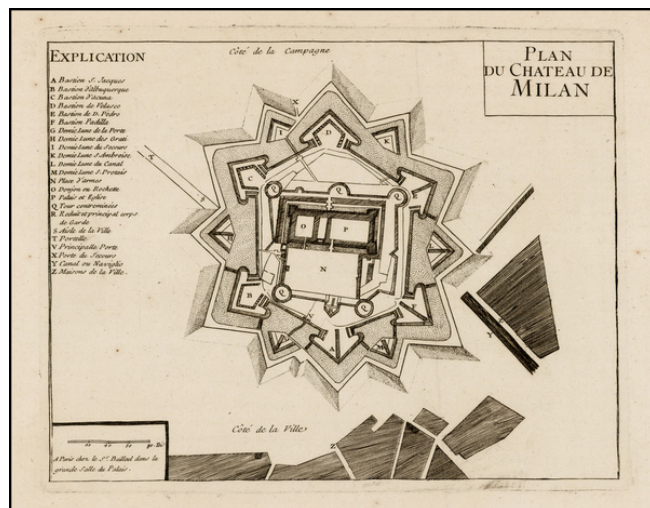

Barry Lawrence Ruderman Antique Maps Inc.

7407 La Jolla Boulevard
La Jolla, CA 92037

www.raremaps.com

(858) 551-8500
blr@raremaps.com

Plan du Chateau de Milan

Stock#: 30425ts
Map Maker: Baillieul
Date: 1735 circa
Place: Paris
Color: Uncolored
Condition: VG
Size: 12.5 x 10 inches
Price: SOLD

Description:

Rare plan of the fortifications at Chateau de Milan, published by Gaspar Baillieul in Paris.

Very rare plan showing the fortifications of the Sforza Castle in Milan, in about 1735.

Detailed Condition: