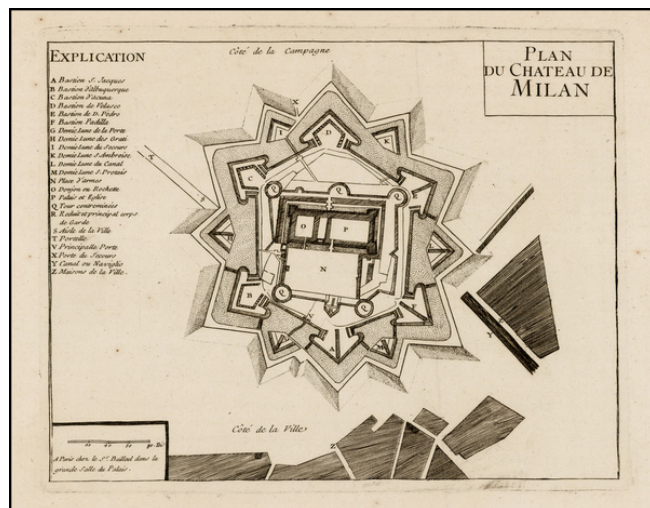

## Plan du Chateau de Milan

**Stock#:** 30425ts  
**Map Maker:** Baillieul  
**Date:** 1735 circa  
**Place:** Paris  
**Color:** Uncolored  
**Condition:** VG  
**Size:** 12.5 x 10 inches  
**Price:** \$750.00

### Description:

Rare plan of the fortifications at Chateau de Milan, published by Gaspar Baillieul in Paris.

Very rare plan showing the fortifications of the Sforza Castle in Milan, in about 1735.