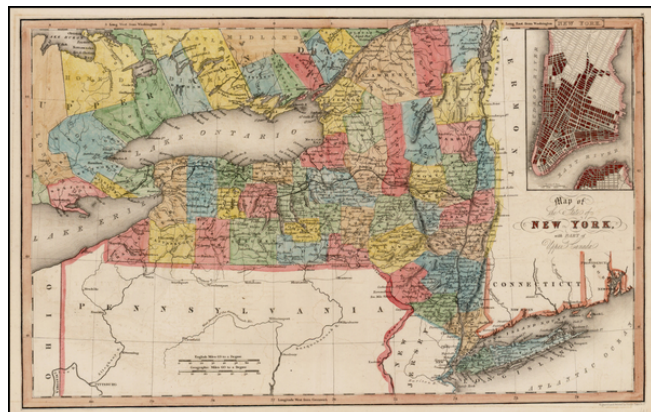

## Map of the State of New York with Part of Upper Canada [Large inset plan of New York]

**Stock#:** 30364  
**Map Maker:** Hinton, Simpkin & Marshall  
**Date:** 1831  
**Place:** London  
**Color:** Hand Colored  
**Condition:** VG  
**Size:** 16 x 10 inches  
**Price:** SOLD

### Description:

Scarce early map of New York, hand colored by counties, and showing towns, roads, rivers, lakes, mountains, islands, canals, etc.

Nice large inset plan of New York City.