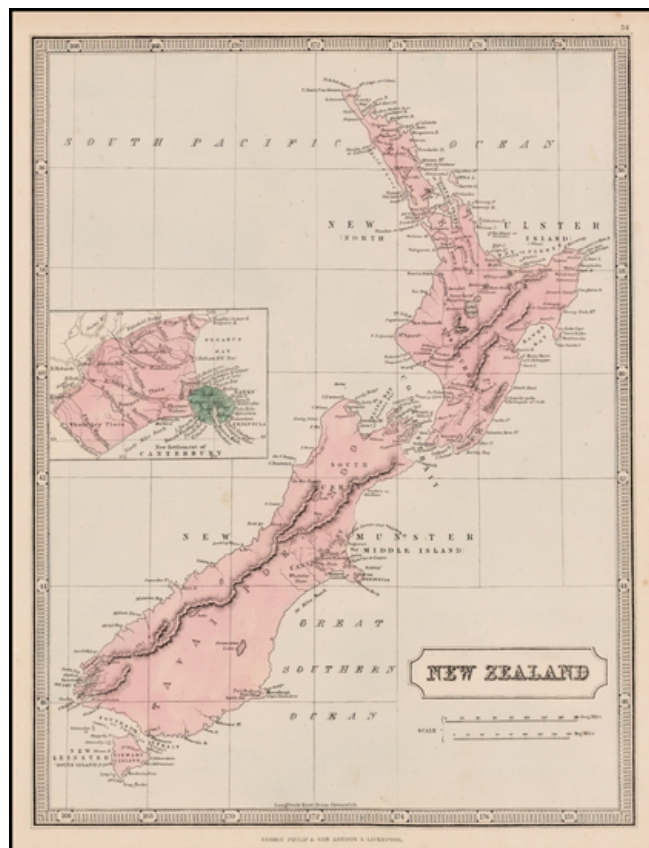

## New Zealand

**Stock#:** 30351  
**Map Maker:** Philip & Son  
**Date:** 1851 circa  
**Place:** Liverpool  
**Color:** Hand Colored  
**Condition:** VG+  
**Size:** 23 x 19.5 inches  
**Price:** \$495.00

### Description:

Highly detailed map of New Zealand, published by George Philip & Son in Liverpool.

Includes a large inset of the "New Settlement Canterbury."