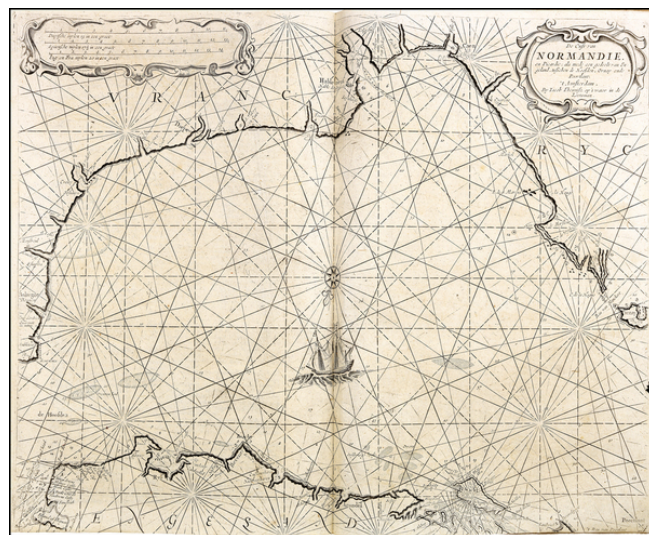

Barry Lawrence Ruderman Antique Maps Inc.

7407 La Jolla Boulevard
La Jolla, CA 92037

www.raremaps.com

(858) 551-8500
blr@raremaps.com

Die Cust van Normandie. en Picardie...

Stock#: 30237

Map Maker: Jacobsz

Date:

Place: Amsterdam

Color: Uncolored

Condition:

Size:

Price: SOLD

Description:

Detailed Condition: