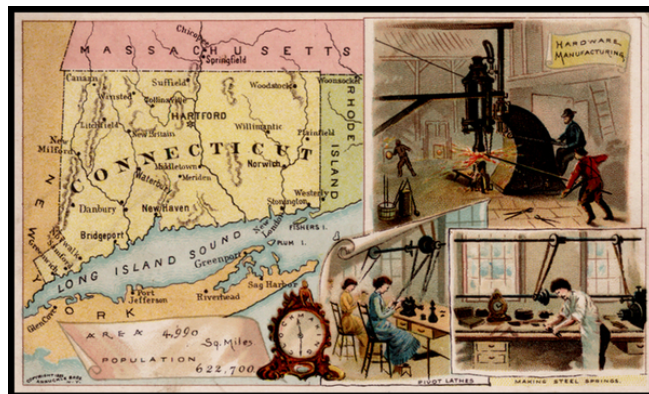

Barry Lawrence Ruderman Antique Maps Inc.

7407 La Jolla Boulevard
La Jolla, CA 92037

www.raremaps.com

(858) 551-8500
blr@raremaps.com

Connecticut

Stock#: 30025
Map Maker: Arbuckle Brothers Coffee Co.
Date: 1889
Place: New York
Color: Color
Condition: VG
Size: 5 x 3 inches
Price: On Hold

Description:

Decorative and unusual trading card map of Connecticut from this famous series.

The map is surrounded by decorative vignette, showing Hardware Manufacturing, Pivot lathes and making steel springs. Includes population statistics.