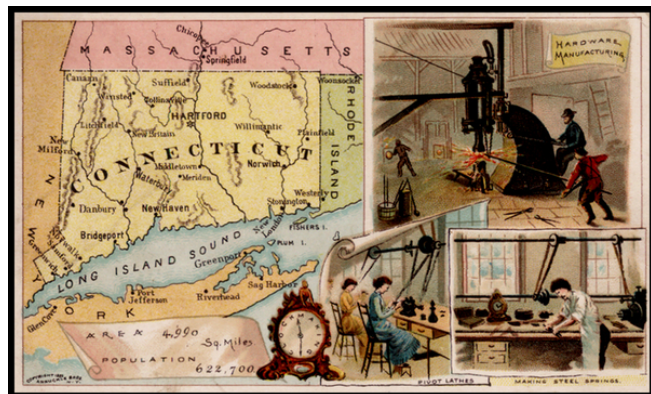

Barry Lawrence Ruderman Antique Maps Inc.

7407 La Jolla Boulevard
La Jolla, CA 92037

www.raremaps.com

(858) 551-8500
blr@raremaps.com

Connecticut

Stock#: 30025
Map Maker: Arbuckle Brothers Coffee Co.
Date: 1889
Place: New York
Color: Color
Condition: VG
Size: 5 x 3 inches
Price: \$30.00

Description:

Decorative and unusual trading card map of Connecticut from this famous series.

The map is surrounded by decorative vignette, showing Hardware Manufacturing, Pivot lathes and making steel springs. Includes population statistics.