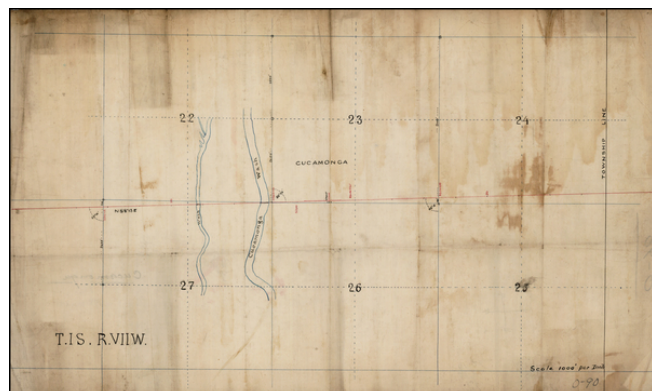

**Barry Lawrence Ruderman
Antique Maps Inc.**

7407 La Jolla Boulevard
La Jolla, CA 92037

www.raremaps.com

(858) 551-8500
blr@raremaps.com

(Untitled Map of the Cucamonga Wash)

Stock#: 29996
Map Maker: Southern Pacific Railroad
Company
Date:
Place: Los Angeles
Color: Pen & Ink
Condition: VG
Size: 20.5 x 12.5 inches
Price: SOLD

Description:

Detailed Condition:
Pen & Ink on waxed linen.