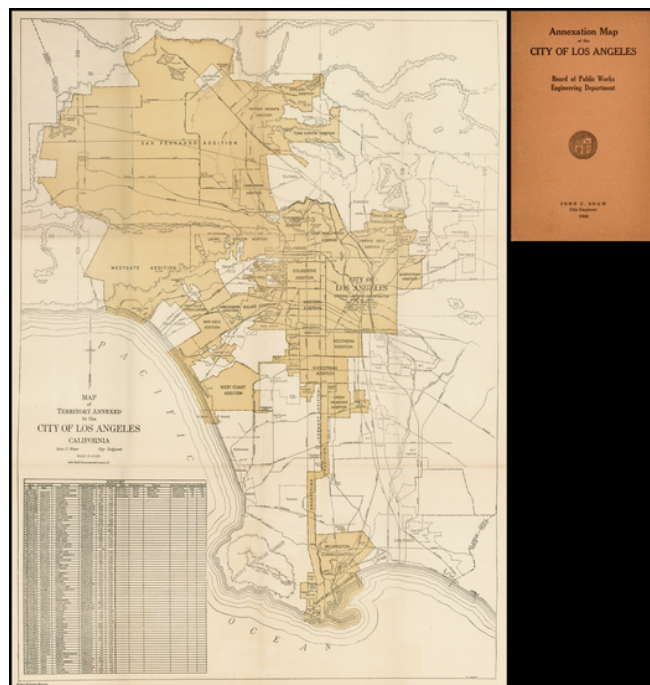

## Map of Territory Annexed to the City of Los Angeles California

**Stock#:** 29945  
**Map Maker:** Los Angeles Board of Public Works  
**Date:** 1928  
**Place:** Los Angeles  
**Color:** Color  
**Condition:** VG+  
**Size:** 23 x 17 inches  
**Price:** SOLD

### Description:

Interesting map of Los Angeles, providing a complete line item history of the various areas annexed into the City.

The table to the left includes a full text of all annexations into the City of Los Angeles, including dates, ordinances, name of the area, size and method of acquisition. The map shows each of the annexed areas in color.

The map is scarce on the market, although it would appear that beginning about 1924, the city began publishing the map on an annual basis for the next 10 years or so. The map may be drawn from earlier wall maps prepared by the city in the same format.

This is the first example of the map we have ever seen for sale.