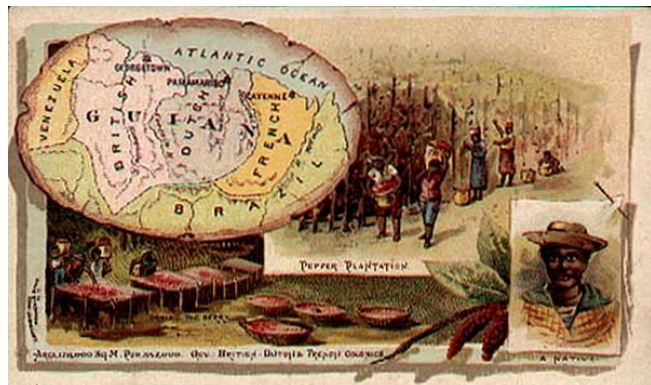

## Guiana

**Stock#:** 2993  
**Map Maker:** Arbuckle Brothers Coffee Co.  
**Date:** 1889  
**Place:** New York  
**Color:** Color  
**Condition:** VG  
**Size:** 5 x 3 inches  
**Price:** On Hold

### Description:

Decorative map from this famous series of trade cards.