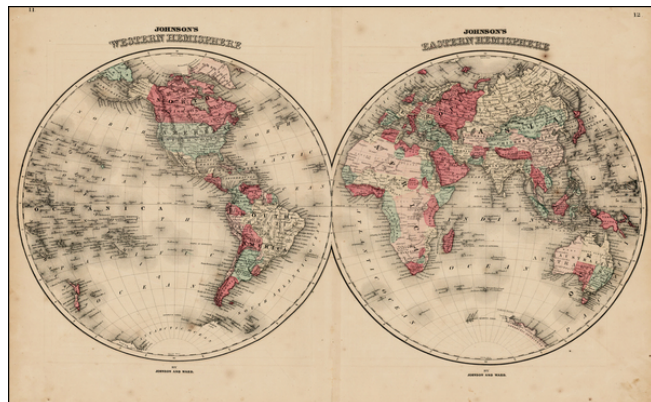

**Barry Lawrence Ruderman
Antique Maps Inc.**

7407 La Jolla Boulevard
La Jolla, CA 92037

www.raremaps.com

(858) 551-8500
blr@raremaps.com

Johnson's Western Hemisphere & Johnson's Eastern Hemisphere

Stock#: 29919
Map Maker: Ward & Johnson
Date: 1863
Place: New York
Color: Hand Colored
Condition: VG
Size: 26.5 x 16 inches
Price: SOLD

Description:

Large and detailed double hemisphere map of the World, in nice wash colors. Shows early (but still quite limited) knowledge of the Antarctic Coastline and the NW Passage.

From one of the major map American map publishers during the second half of the 19th Century.