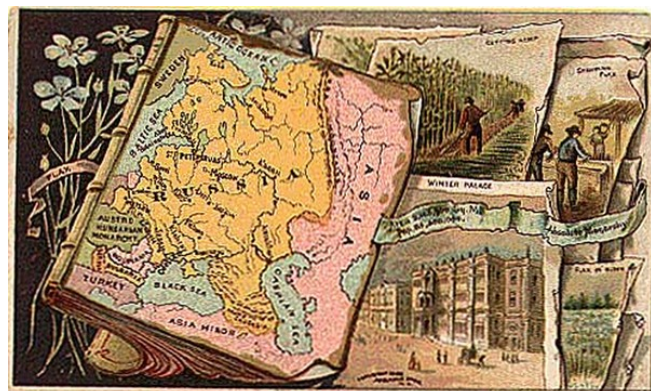

Barry Lawrence Ruderman Antique Maps Inc.

7407 La Jolla Boulevard
La Jolla, CA 92037

www.raremaps.com

(858) 551-8500
blr@raremaps.com

Russia

Stock#: 2989
Map Maker: Arbuckle Brothers Coffee Co.
Date: 1889
Place: New York
Color: Color
Condition: VG
Size: 5 x 3 inches
Price: On Hold

Description:

Decorative map from this famous series of trade cards.

Detailed Condition: