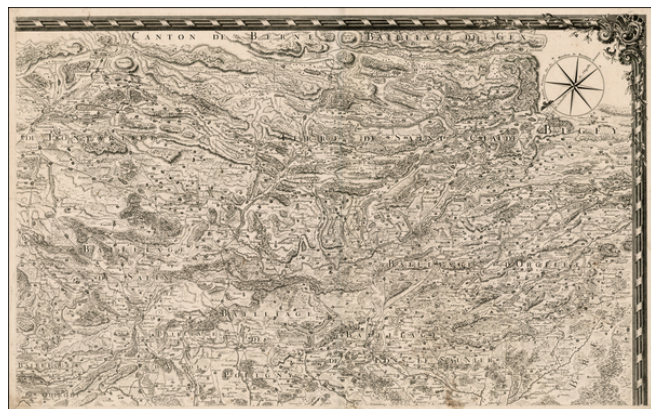

**Barry Lawrence Ruderman  
Antique Maps Inc.**

7407 La Jolla Boulevard  
La Jolla, CA 92037

www.raremaps.com

(858) 551-8500  
blr@raremaps.com

---

**[Untitled Map of Part of Switzerland in the area of Canton Berne and Terre de Saint  
Claude]**

**Stock#:** 29668  
**Map Maker:** Anonymous  
**Date:** 1750 circa  
**Place:** n.p.  
**Color:** Uncolored  
**Condition:** VG  
**Size:**  
**Price:** \$ 175.00

**Description:**

One sheet of a larger map of part of Switzerland, probably covering the region south of the Canton of Berne.

The map is centered on Terre De Saint Claude and shows the Bailliages' of Pontarlier, Salins, Quingey, Poligny, Arbois, Gex, Bugy, Saunier and Orgelet.

**Detailed Condition:**

One sheet of a larger map of part of Switzerland, probably covering the region south of the Canton of Berne.