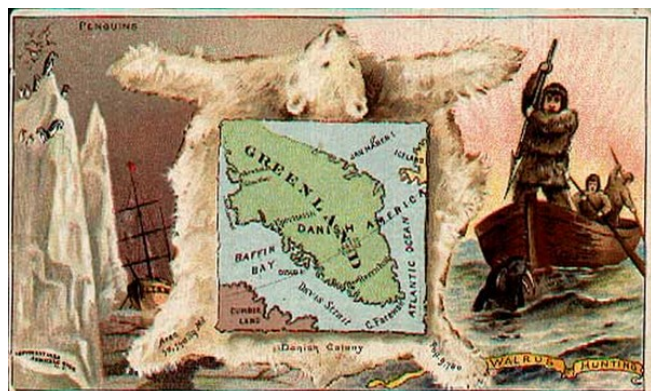

## Greenland

**Stock#:** 2965  
**Map Maker:** Arbuckle Brothers Coffee Co.  
**Date:** 1889  
**Place:** New York  
**Color:** Color  
**Condition:** VG  
**Size:** 5 x 3 inches  
**Price:** SOLD

### Description:

Decorative and unusual trading card map from this famous series. Map is surrounded by decorative vignette, showing indigenous scenes.