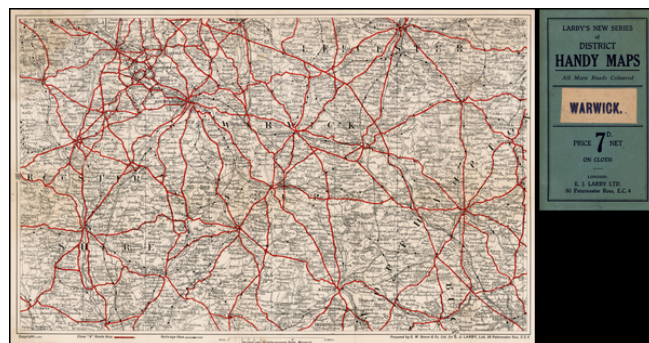

Barry Lawrence Ruderman Antique Maps Inc.

7407 La Jolla Boulevard
La Jolla, CA 92037

www.raremaps.com

(858) 551-8500
blr@raremaps.com

Larby's New Series of District Handy Maps (Warwick)

Stock#: 29605
Map Maker: Bacon & Co.
Date: 1910 circa
Place: London
Color: Uncolored
Condition: VG
Size: 16 x 10 inches
Price: \$45.00

Description:

Includes the areas around Wolverhampton, Birmingham, West Bromwich, Coventry, Leicester, Warwick, Leamington, Stratford, Upton, Worcester, Buckingham, Northampton, Rugby, etc.

Detailed Condition:

Separately issued map of Warwickshire.