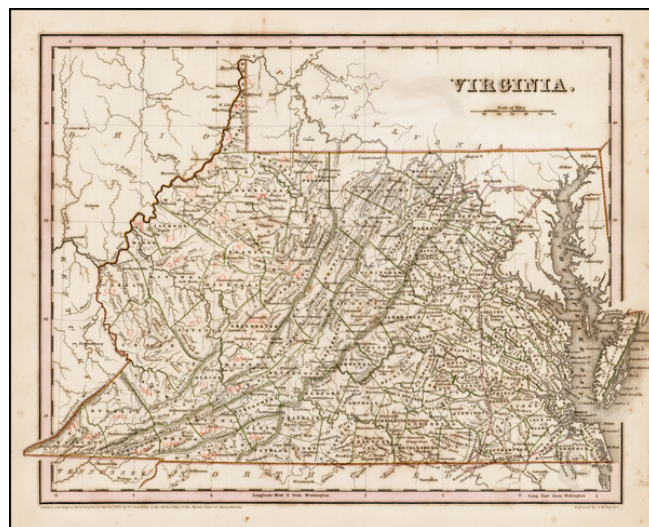

Barry Lawrence Ruderman Antique Maps Inc.

7407 La Jolla Boulevard
La Jolla, CA 92037

www.raremaps.com

(858) 551-8500
blr@raremaps.com

Virginia

Stock#: 29529
Map Maker: Bradford
Date: 1838
Place: Boston
Color: Hand Colored
Condition: VG
Size: 14 x 11.5 inches
Price: SOLD

Description:

Nice example of Bradford's 1838 map of Virginia.

The map is hand colored by counties and shows very early railroads, towns, rivers, forts, post offices and other details.

Bradford's atlas was a departure from other atlases of the period. Along with HS Tanner, Bradford produced an elegant, well engraved large format atlas on high quality paper. The 1830s were a fascinating transitional period in the US and in domestic cartographic publishing. Bradford's work is without question an important part of this era. The maps were engraved by GW Boynton or S.Stiles, Sherman & Smith.