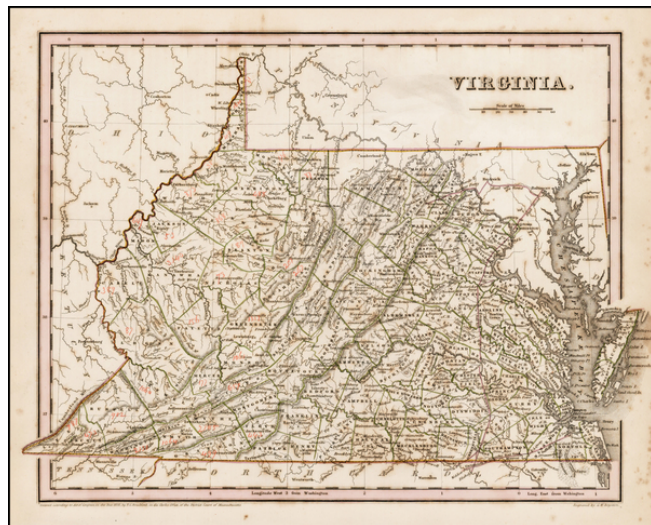

Barry Lawrence Ruderman Antique Maps Inc.

7407 La Jolla Boulevard
La Jolla, CA 92037

www.raremaps.com

(858) 551-8500
blr@raremaps.com

Virginia

Stock#: 29529
Map Maker: Bradford
Date: 1838
Place: Boston
Color: Hand Colored
Condition: VG
Size: 14 x 11.5 inches
Price: \$95.00

Description:

Nice example of Bradford's 1838 map of Virginia.

The map is hand colored by counties and shows very early railroads, towns, rivers, forts, post offices and other details.

Bradford's atlas was a departure from other atlases of the period. Along with HS Tanner, Bradford produced an elegant, well engraved large format atlas on high quality paper. The 1830s were a fascinating transitional period in the US and in domestic cartographic publishing. Bradford's work is without question an important part of this era. The maps were engraved by GW Boynton or S.Stiles, Sherman & Smith.