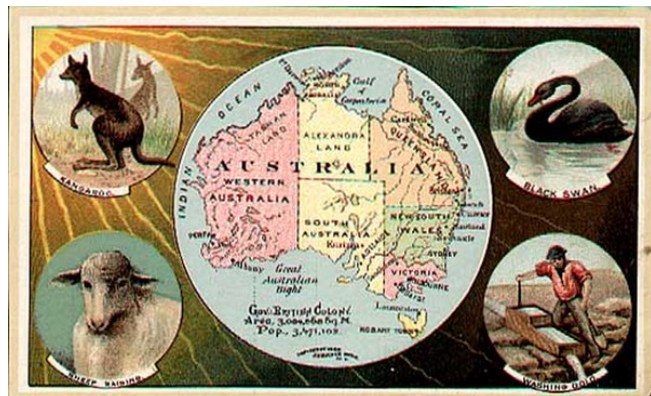

Barry Lawrence Ruderman Antique Maps Inc.

7407 La Jolla Boulevard
La Jolla, CA 92037

www.raremaps.com

(858) 551-8500
blr@raremaps.com

Australia

Stock#: 2952
Map Maker: Arbuckle Brothers Coffee Co.
Date: 1889
Place: New York
Color: Color
Condition: VG
Size: 5 x 3 inches
Price: SOLD

Description:

Decorative and unusual trading card map from this famous series. Map is surrounded by decorative vignette, showing indigenous scenes.

Detailed Condition: