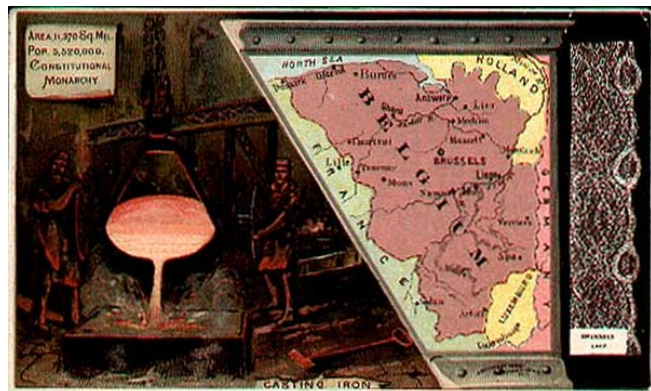

## Belgium

**Stock#:** 2951  
**Map Maker:** Arbuckle Brothers Coffee Co.  
**Date:** 1889  
**Place:** New York  
**Color:** Color  
**Condition:** VG  
**Size:** 5 x 3 inches  
**Price:** SOLD

### Description:

Decorative and unusual trading card map from this famous series. Map is surrounded by decorative vignette, showing indigenous scenes.