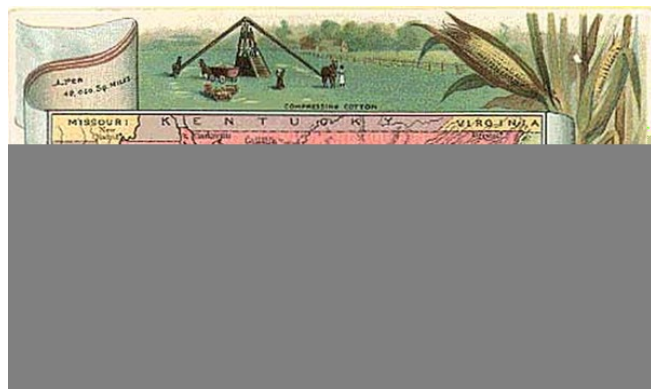

Barry Lawrence Ruderman Antique Maps Inc.

7407 La Jolla Boulevard
La Jolla, CA 92037

www.raremaps.com

(858) 551-8500
blr@raremaps.com

Tennessee

Stock#: 2935
Map Maker: Arbuckle Brothers Coffee Co.
Date: 1889
Place: New York
Color: Color
Condition: VG
Size: 5 x 3 inches
Price: SOLD

Description:

Decorative and unusual trading card map from this famous series. Map is surrounded by decorative vignettes.

Detailed Condition: