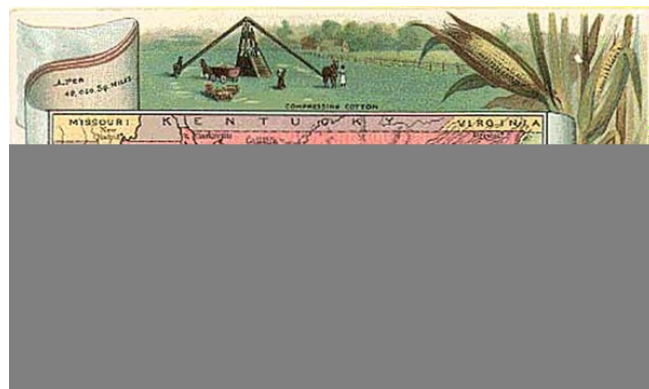

## Tennessee

**Stock#:** 2935  
**Map Maker:** Arbuckle Brothers Coffee Co.  
**Date:** 1889  
**Place:** New York  
**Color:** Color  
**Condition:** VG  
**Size:** 5 x 3 inches  
**Price:** \$30.00

### Description:

Decorative and unusual trading card map from this famous series. Map is surrounded by decorative vignettes.