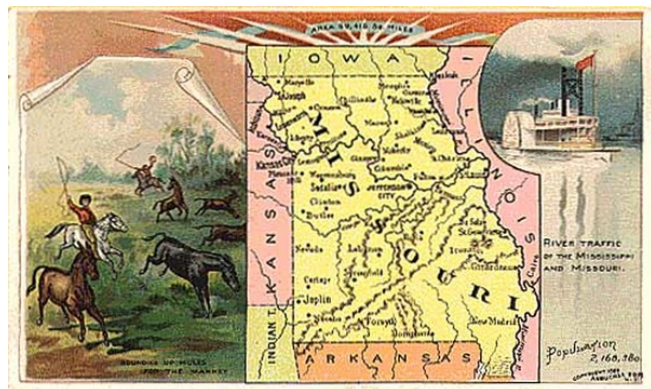

Barry Lawrence Ruderman Antique Maps Inc.

7407 La Jolla Boulevard
La Jolla, CA 92037

www.RareMaps.com

(858) 551-8500
blr@RareMaps.com

Missouri

Stock#: 2932
Map Maker: Arbuckle Brothers Coffee Co.
Date: 1889
Place: New York
Color: Color
Condition: VG
Size: 5 x 3 inches
Price: \$30.00

Description:

Decorative and unusual trading card map from this famous series. Map is surrounded by decorative vignette, showing Paddlewheeler and Mule round up. Includes population statistics.

Detailed Condition: