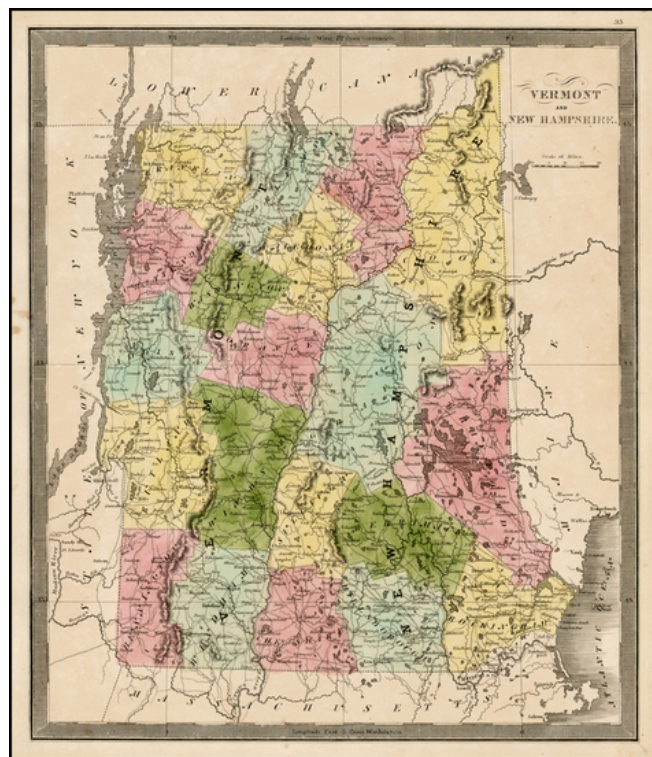

Barry Lawrence Ruderman Antique Maps Inc.

7407 La Jolla Boulevard
La Jolla, CA 92037

www.raremaps.com

(858) 551-8500
blr@raremaps.com

Vermont and New Hampshire

Stock#: 29288
Map Maker: Greenleaf
Date: 1838
Place: New York
Color: Hand Colored
Condition: VG+
Size: 12.5 x 10.5 inches
Price: SOLD

Description:

Nice wash color example of Greenleaf's map of Vermont & New Hampshire, hand colored by counties.

Detailed Condition: