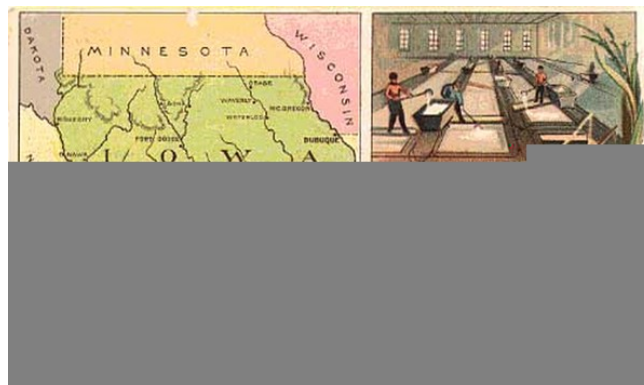

## Iowa

**Stock#:** 2922  
**Map Maker:** Arbuckle Brothers Coffee Co.  
**Date:** 1889  
**Place:** New York  
**Color:** Color  
**Condition:** VG  
**Size:** 5 x 3 inches  
**Price:** On Hold

### Description:

Decorative and unusual trading card map from this famous series. Map is surrounded by decorative vignette, showing Glucose Factory and corn. Includes population statistics.