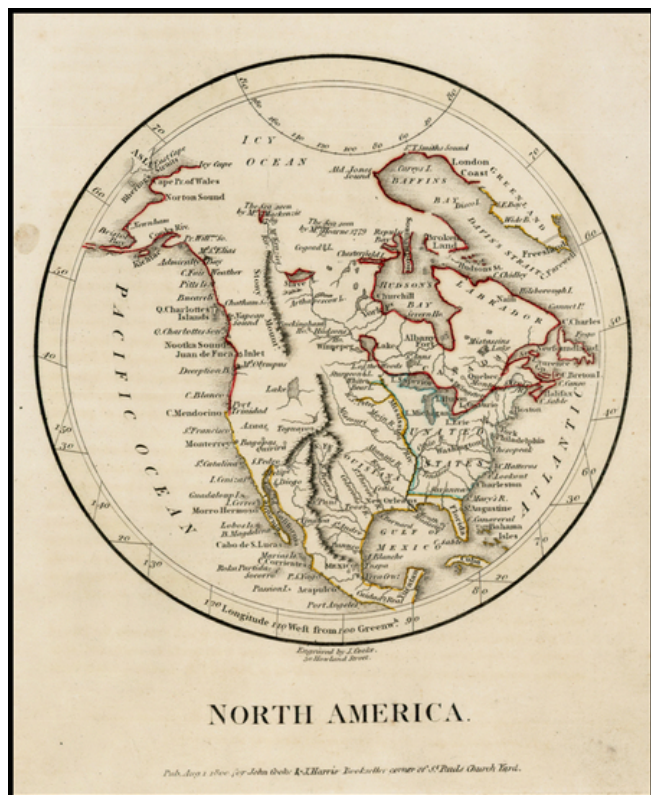

## North America

**Stock#:** 29216  
**Map Maker:** Cooke  
**Date:** 1800  
**Place:** London  
**Color:** Hand Colored  
**Condition:** VG+  
**Size:** 8 x 8 inches  
**Price:** SOLD

### Description:

Extremely rare small format map in oval shaped presentation.  
 Presents and excellent pre-Lewis & Clark look at North America.