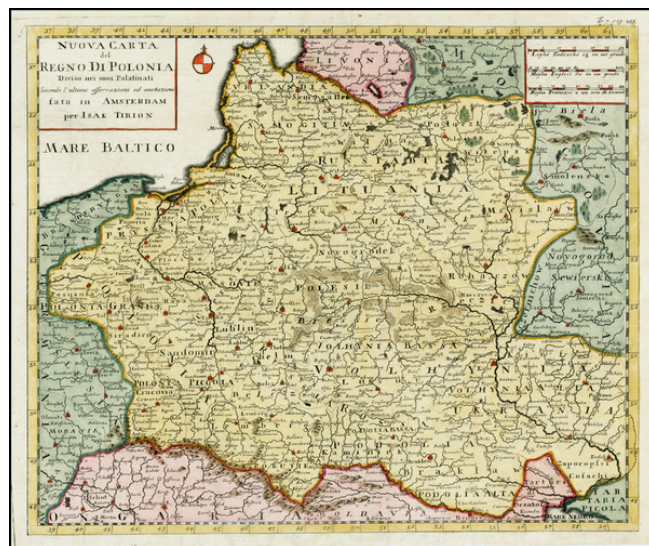

Barry Lawrence Ruderman Antique Maps Inc.

7407 La Jolla Boulevard
La Jolla, CA 92037

www.raremaps.com

(858) 551-8500
blr@raremaps.com

Nuova Carta Del Regno Di Polonia Diviso nei suoi Palatinati . . .

Stock#: 29196
Map Maker: Tirion
Date: 1736
Place: Amsterdam
Color: Hand Colored
Condition: VG
Size: 13 x 11 inches
Price: SOLD

Description:

Detailed map of the Kingdom of Poland, extending to Ukrainia and the Black Sea.

Detailed Condition: