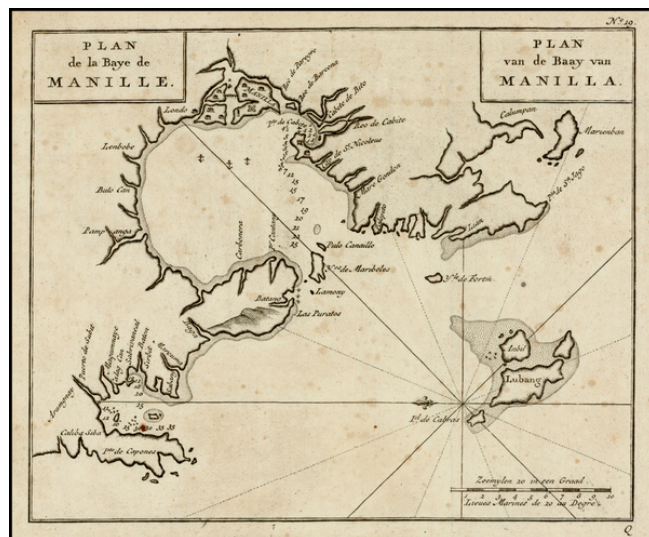

Barry Lawrence Ruderman Antique Maps Inc.

7407 La Jolla Boulevard
La Jolla, CA 92037

www.raremaps.com

(858) 551-8500
blr@raremaps.com

Plan de la Baye de Manille / Plan van de Baay van Manilla

Stock#: 29127
Map Maker: Anson
Date: 1765
Place: Amsterdam
Color: Uncolored
Condition: VG
Size: 10 x 8 inches
Price: SOLD

Description:

Detailed chart of Manilla Bay and environs, including placenames, soundings, etc.

From a Dutch edition of Anson's Voyages. One of the best maps of Manilla during the period.

Detailed Condition: