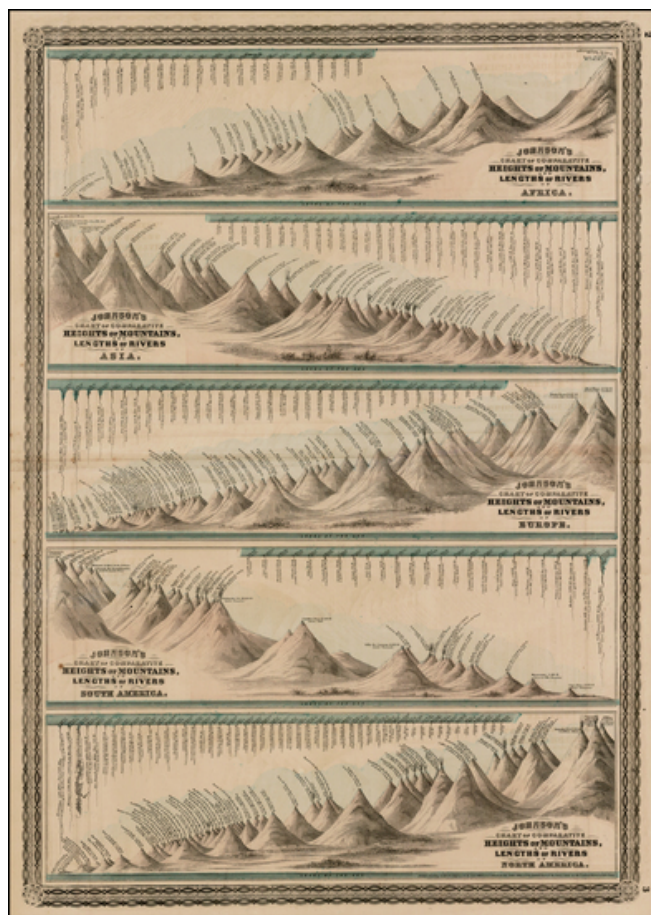

Barry Lawrence Ruderman Antique Maps Inc.

7407 La Jolla Boulevard
La Jolla, CA 92037

www.raremaps.com

(858) 551-8500
blr@raremaps.com

Johnson's Chart of Comparative Heights of Mountains and Lengths of Rivers of Africa (and Asia, Europe, South America & North America)

Stock#: 29056
Map Maker: Johnson
Date: 1875
Place: New York
Color: Hand Colored
Condition: VG
Size: 24 x 17 inches
Price: SOLD

Description:

Interesting set of 5 comparative charts of the Mountains & Rivers of the World, presented here in a relatively scarce vertical format and organized by continent.

A nice example of a chart, which is frequently damaged.

Detailed Condition: