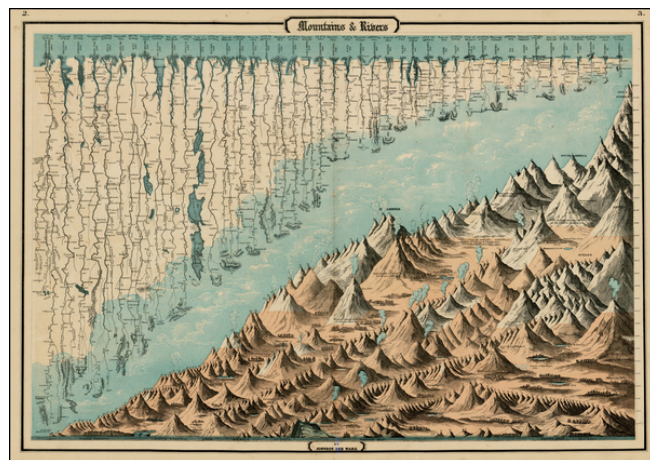

## Mountains & Rivers

**Stock#:** 29035  
**Map Maker:** Ward & Johnson  
**Date:** 1863  
**Place:** New York  
**Color:** Hand Colored  
**Condition:** VG  
**Size:** 24 x 17 inches  
**Price:** SOLD

### Description:

Gorgeous large format example of this mountains and rivers plate, showing the lengths of the principal rivers of the world and heights of the principal mountains.

Delineates volcanoes, mountain lakes and other features. Includes names and distances, and identifies continents. An interesting and decorative item.