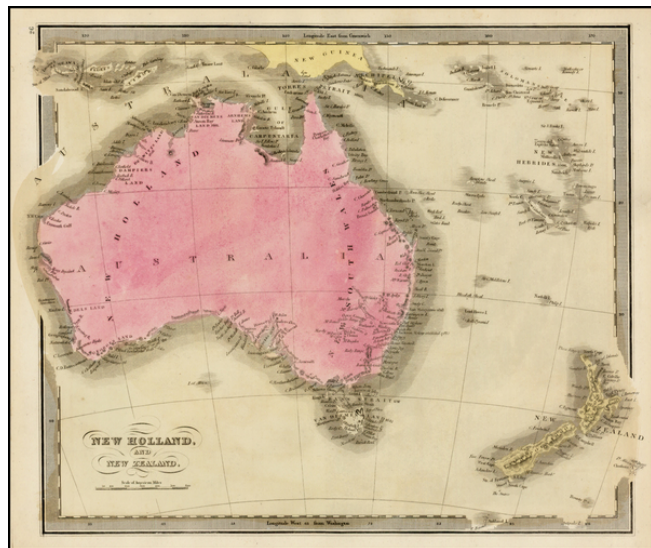

## New Holland and New Zealand

**Stock#:** 28985  
**Map Maker:** Burr  
**Date:** 1835 circa  
**Place:** New York  
**Color:** Hand Colored  
**Condition:** VG  
**Size:** 13 x 10.5 inches  
**Price:** SOLD

### Description:

Scarce map of Australia and New Zealand, first published in David Burr's *Universal Atlas*.

Includes a very early and primitive look at the interior of Australia. While the map bears the copyright date of 1834, Rumsey indicates that the atlas was not published until 1835.