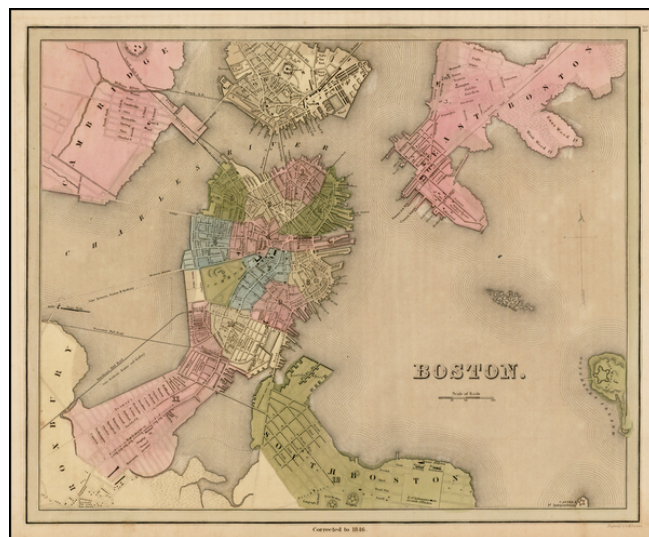

Barry Lawrence Ruderman Antique Maps Inc.

7407 La Jolla Boulevard
La Jolla, CA 92037

www.raremaps.com

(858) 551-8500
blr@raremaps.com

Boston (Corrected to 1846)

Stock#: 28909
Map Maker: Bradford
Date: 1846
Place: Boston
Color: Hand Colored
Condition: VG+
Size: 14 x 11.5 inches
Price: SOLD

Description:

Nice example of the Bradford's plan of Boston, from a rare late edition of his atlas.

Bradford's atlas was a departure from other atlases of the period. Along with HS Tanner, Bradford produced an elegant, well engraved large format atlas on high quality paper. The 1830s were a fascinating transitional period in the US and in domestic cartographic publishing. Bradford's work is without question an important part of this era.

The maps were engraved by GW Boynton or S. Stiles, Sherman & Smith.

Detailed Condition: