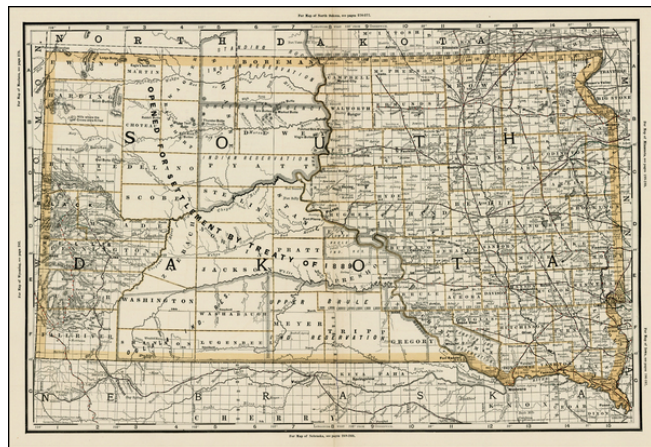

Barry Lawrence Ruderman Antique Maps Inc.

7407 La Jolla Boulevard
La Jolla, CA 92037

www.raremaps.com

(858) 551-8500
blr@raremaps.com

South Dakota

Stock#: 28845
Map Maker: Rand & McNally
Date: 1890
Place: Chicago
Color: Color
Condition: VG+
Size: 21 x 13 inches
Price: SOLD

Description:

Detailed map of South Dakota, with an not showing the area opened for settlement by Treaty of 1889.

Colored by county. Shows nice detail, including towns, roads, railroads, mountains, rivers, etc.