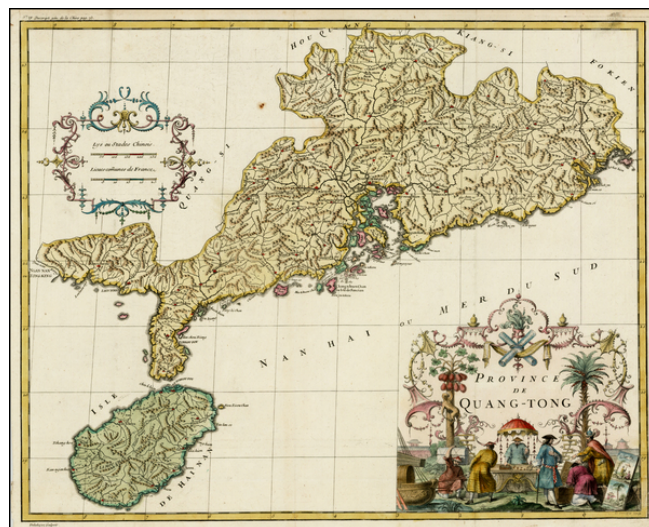

## Province De Quang-Tong

**Stock#:** 28835  
**Map Maker:** d'Anville  
**Date:** 1737  
**Place:** Paris  
**Color:** Hand Colored  
**Condition:** VG+  
**Size:** 21 x 16.5 inches  
**Price:** SOLD

### Description:

Fine map of the Chinese provinces of Canton and Hainan, centered on the Macao and Hong Kong region

Includes an elaborate, decorative title cartouche showing European and Chinese traders at work.

The map was first published in Paris in 1735 by Jean Baptiste Bourguignon D'Anville and was then re-issued in 1737 in atlas form in The Hague in the " *Nouvel Atlas De La Chine*". This important atlas comprised 42 new and more detailed maps than any previous atlas . It was published to accompany Pere J.B. Du Halde's " *Description Geographique, Historique, Chronologique, Et Physique De L'Empire De La Chine*".