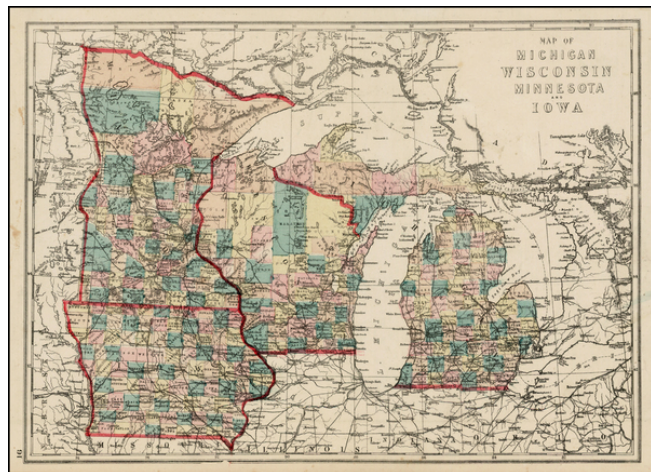

Barry Lawrence Ruderman Antique Maps Inc.

7407 La Jolla Boulevard
La Jolla, CA 92037

www.raremaps.com

(858) 551-8500
blr@raremaps.com

Map of Michigan, Wisconsin, Minnesota and Iowa

Stock#: 28728
Map Maker: Williams
Date: 1873
Place: New York
Color: Color
Condition: VG+
Size: 17 x 13 inches
Price: SOLD

Description:

Scarce regional map of the Upper Midwest and Iowa, colored by counties and showing towns, mountains, rivers, railroads, etc.

This map was originally engraved in the late 1850s as part of a wall map by Rogers & Johnston, and represents a unique and long running collaboration between American and British cartographic publishers.