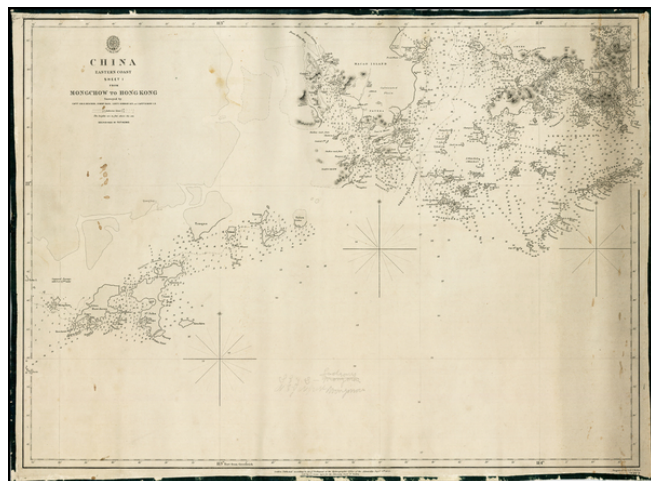

**Barry Lawrence Ruderman
Antique Maps Inc.**

7407 La Jolla Boulevard
La Jolla, CA 92037

www.raremaps.com

(858) 551-8500
blr@raremaps.com

**China Sheet I Eastern Coast From Mong Chow to Hong Kong Survey by Captn. Sir. E.
Belcher, Commr. Bate, Lieut Gordon and Captn. D. Ross.**

Stock#: 28718
Map Maker: British Admiralty
Date: 1853
Place: London
Color: Uncolored
Condition: VG
Size: 27 x 20 inches
Price: SOLD

Description:

Rare early sea chart of China, extending from Hong Kong and Macao to Mongchow and Hawcheun.

Victoria is named on Hong Kong. Detailed chart, with extensive soundings and other sailing information.

Includes pencil notes.

Detailed Condition:

Minor staining. Silked along edges and blue backed, as issued.