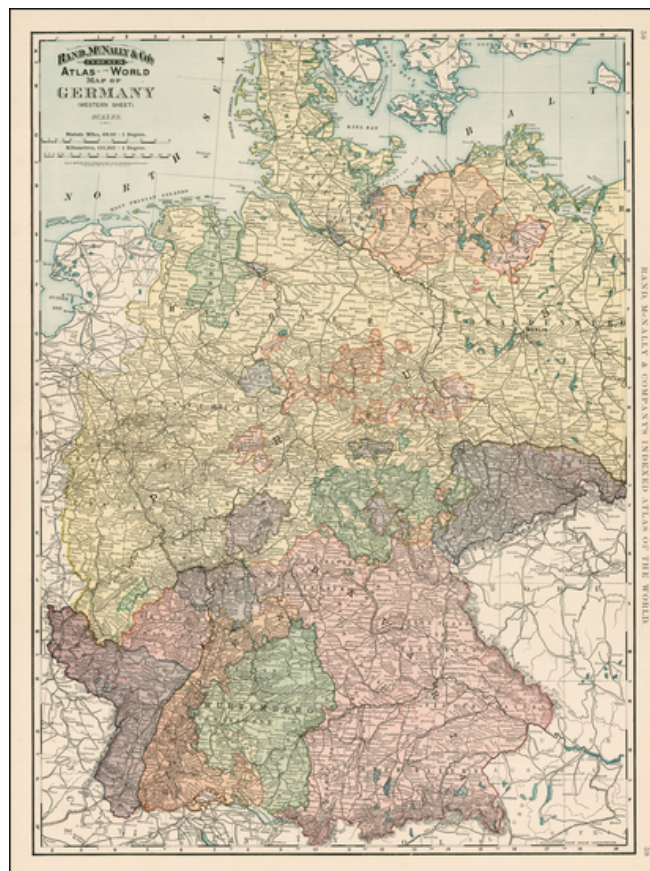

Barry Lawrence Ruderman Antique Maps Inc.

7407 La Jolla Boulevard
La Jolla, CA 92037

www.raremaps.com

(858) 551-8500
blr@raremaps.com

Map of Germany

Stock#: 28626
Map Maker: Rand & McNally
Date: 1891
Place: Chicago
Color: Color
Condition: Fine
Size: 19 x 26 inches
Price: SOLD

Description:

Striking and highly detailed regional map of Germany, showing towns, lakes, rivers, railroads, roads, etc.
A marvelous map for research and geneology.

Detailed Condition:

Drawer Ref: Rand McNally
(Misc. 4)

Stock#: 28626