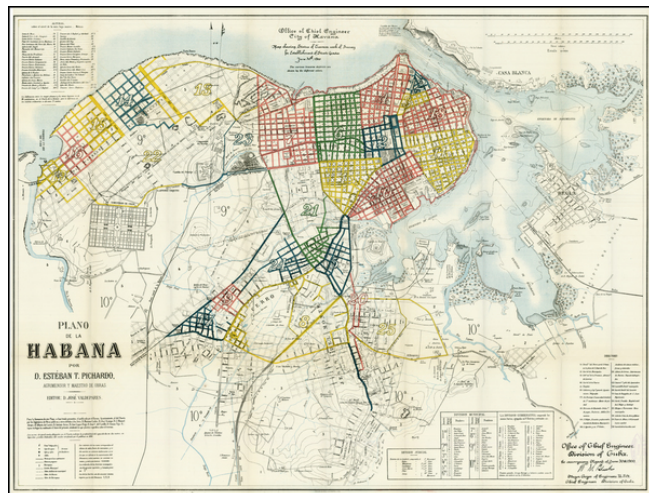

## Plano de la Habana Por D. Esteban T. Pichardo Agrimensor Y Maestro De Obras

**Stock#:** 28612  
**Map Maker:** Valdepires / Hoen & Co.  
**Date:** 1900  
**Place:** Baltimore  
**Color:** Color  
**Condition:** VG+  
**Size:** 37 x 28 inches  
**Price:** SOLD

### Description:

Highly detailed map of Havana showing railroad lines in single and double track categories as well as street plans and location and layout of the major cemetery and the United States military base. Also includes two keys, one of which highlights government and administrative locations. Marvelous detail.