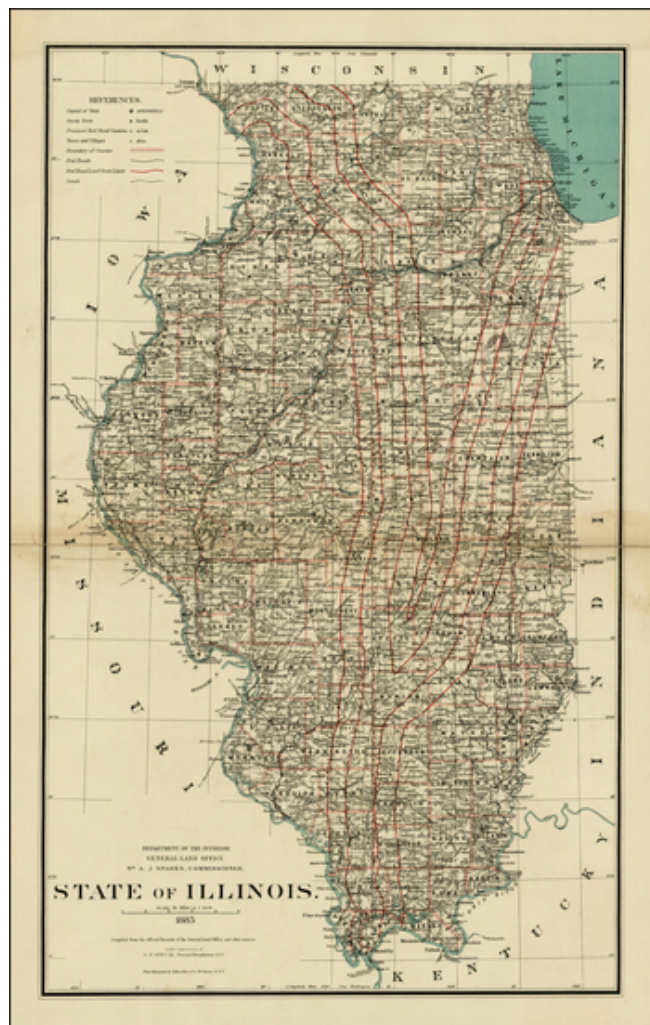

Barry Lawrence Ruderman Antique Maps Inc.

7407 La Jolla Boulevard
La Jolla, CA 92037

www.raremaps.com

(858) 551-8500
blr@raremaps.com

State of Illinois . . . 1885. Compiled from the official Records of the General Land Office

Stock#: 28447
Map Maker: U.S. General Land Office
Date: 1885
Place: Washington
Color: Color
Condition:
Size: 34 x 27 inches
Price: SOLD

Description:

Highly detailed map of Illinois, published by the General Land Office.

Shows county boundaries and railroad land-grant limits are shown in color. Also shows county names, public land surveys, towns, principal railroad stations, canals, railroad lines, and physical features.

Detailed Condition:

Segmented and laid on linen, as issued.