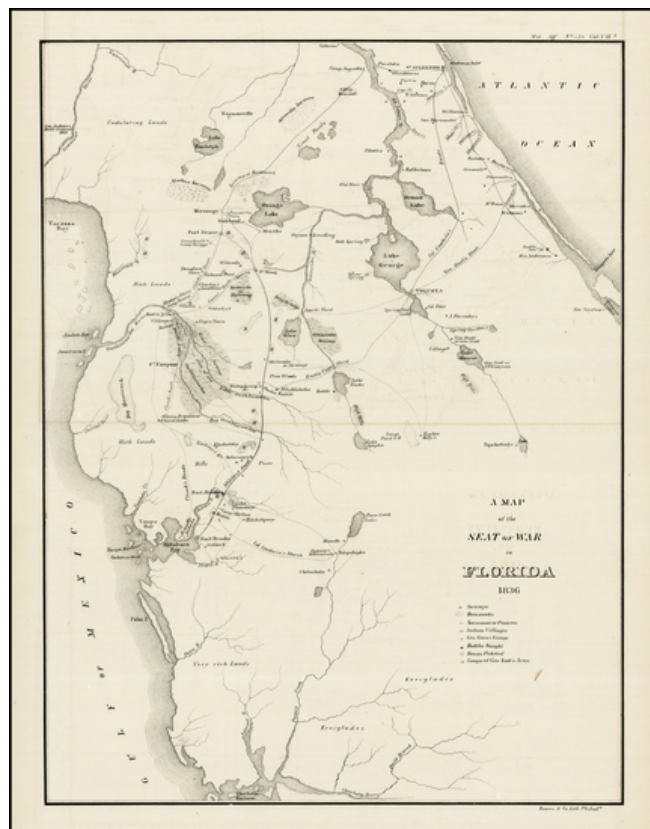

## A Map of the Seat of War in Florida 1836

**Stock#:** 28359  
**Map Maker:** Bowen & Co.  
**Date:** 1836 (1861)  
**Place:** Philadelphia  
**Color:** Uncolored  
**Condition:** VG  
**Size:** 14.5 x 11 inches  
**Price:** SOLD

### Description:

Detailed map of Florida, during the second Seminole War.

Shows swamps, Native American villages, General Gains camps, General Scott's armies and camps, sites of battles fought.