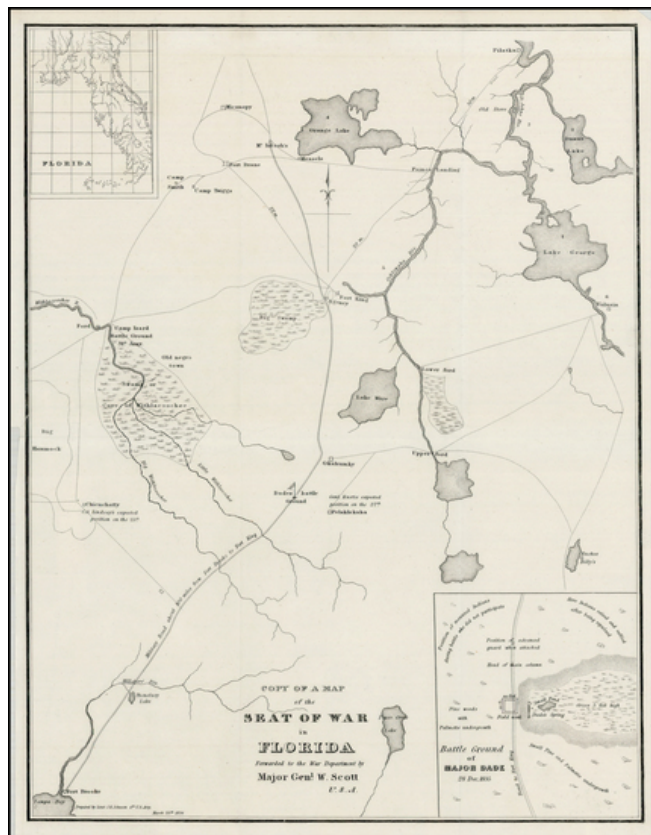

Stock#: 28295
Map Maker: United States GPO
Date: 1835
Place: Philadelphia
Color: Uncolored
Condition: VG+
Size: 14 x 11 inches
Price: SOLD

Description:

Fine early map of Florida, extending from Orange Lake and Pilatka in the North to Tampa Bay and Pease Creek Lake in the South.

This map shows the route taken by Major Francis Langhorne Dade from Fort Brooke on Tampa Bay on his way to Fort King. He led two companies north to control Indian rebellions and murders. Unfortunately, the troops were ambushed by the Indians just north of the Little Withlacoochee River and Dade was killed by the first shot. The disaster took the lives of all the soldiers except three. This massacre on December 28, 1835 marks the beginning of the Second Seminole War.

The legislature was in session with plans to create another county in South Florida from Monroe County. In honor of Major Dade, they decided to name it Dade County, which became official in 1836. This map of the site of the Dade Massacre is one of two which vary a little in their details. Lake George, the main

origin of the St. John's River, is shown.

Shows the military road from Ft. Brooke to Ft. King, the positions of Col. Lindsay and General Eustis, Camp IZARD Battle Ground, Old Negro Town, Dade's battle Ground, Paine's Landing, Fort Drane, Camp Smith, Camp Twiggs, Micanopy, McIntosh's, Measels, Old Store, Vlusia, Upper and Lower Ford, Okalumnky, Chicuchatty, Ft. Brooke, Euchee Billy's and other place names, roads, etc.