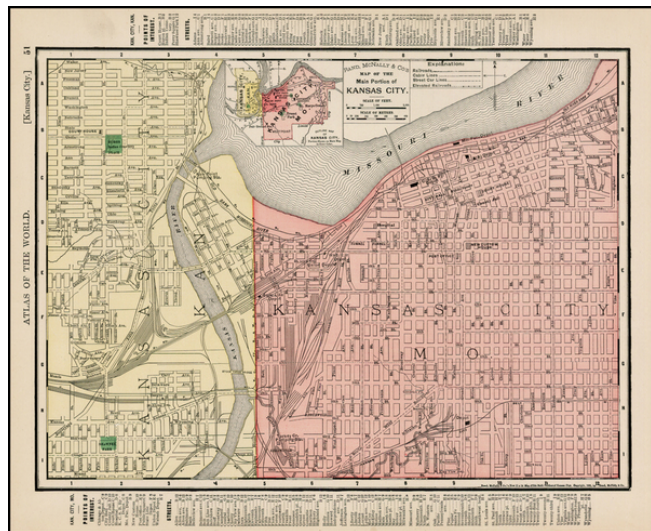

## Map of the Main Portion of Kansas City

**Stock#:** 28244  
**Map Maker:** Rand McNally & Company  
**Date:** 1898 circa  
**Place:** Chicago  
**Color:** Color  
**Condition:** VG+  
**Size:** 11 x 13 inches  
**Price:** SOLD

### Description:

Detailed map of Kansas City, with a key showing streets, etc.