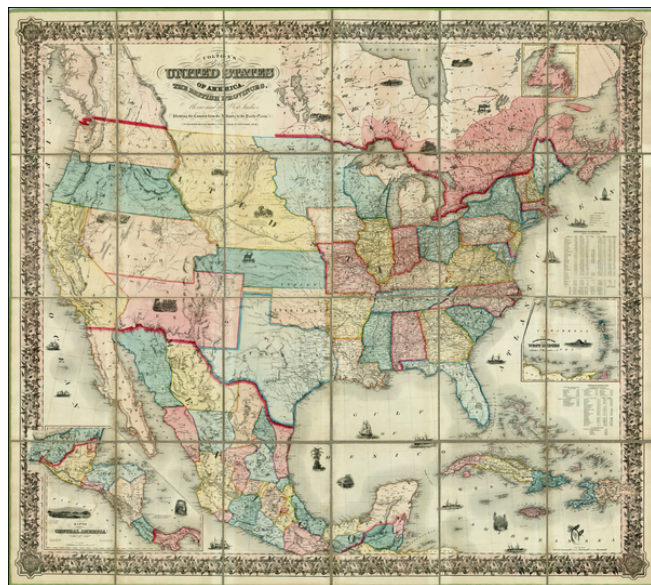

Barry Lawrence Ruderman Antique Maps Inc.

7407 La Jolla Boulevard
La Jolla, CA 92037

www.raremaps.com

(858) 551-8500
blr@raremaps.com

Colton's Map of the United States of America, The British Provinces, Mexico and The West Indies Showing The Countries From the Atlantic to the Pacific Ocean 1854

Stock#: 28215
Map Maker: Colton
Date: 1854
Place: New York
Color: Hand Colored
Condition: VG
Size: 60 x 53 inches
Price: SOLD

Description:

Nice example of Colton's 4 sheet map of the United States.

The map is generally found as a wall map, but this example has been segmented and laid on linen, with marbled end papers and is in extraordinary condition. This is second 1854 edition of the map, and the first to show the creation of Kansas. Nebraska extends to the Rocky Mountains and the Canadian Border and is still alternatively called Northwest Territory.

Oregon and Washington extend to the Rocky Mountains. The map is the first to show the modern boundary for Indian Territory, although a section below Kansas and above Texas is colored and shown as separate public lands, an update from the prior edition of the map, where this strip of land was still part of Texas (and was not yet identified as "unorganized territory") and would later become the Indian Territory / Oklahoma Panhandle.

The map shows a pre-Gadsden Purchase border with Mexico and post-Fremont cartography in the West, with exceptional detail in the Rocky Mountains.

Indian Tribes and early forts shown. Vignettes of animals and Indians within the map and various other vignettes around the border. Extremely rare in case map format.