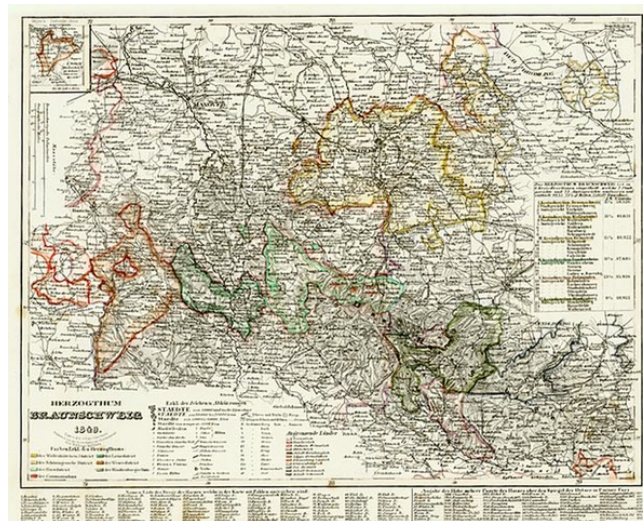

Barry Lawrence Ruderman Antique Maps Inc.

7407 La Jolla Boulevard
La Jolla, CA 92037

www.raremaps.com

(858) 551-8500
blr@raremaps.com

Hezogthum Braunschweig 1849

Stock#: 2819
Map Maker: Meyer
Date: 1852
Place: Hildburghausen
Color: Hand Colored
Condition: VG
Size: 10 x 8 inches
Price: SOLD

Description:

Extremely detailed regional map. A marvelous example of the fine, precise German engraving style of the mid-19th Century.

Detailed Condition: