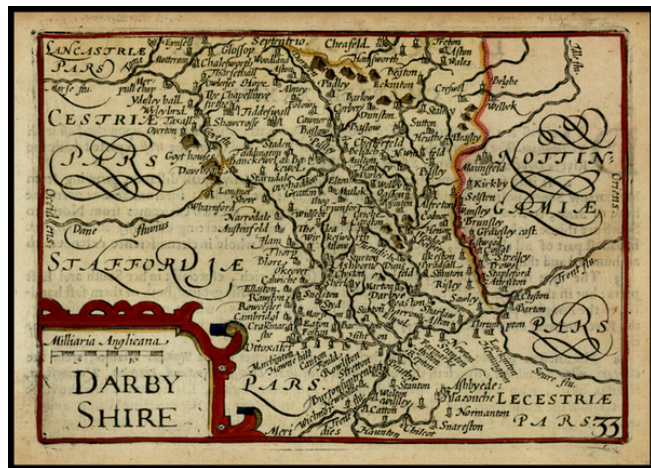

Barry Lawrence Ruderman Antique Maps Inc.

7407 La Jolla Boulevard
La Jolla, CA 92037

www.raremaps.com

(858) 551-8500
blr@raremaps.com

Darby Shire

Stock#: 28156
Map Maker: Speed
Date: 1646
Place: London
Color: Hand Colored
Condition: VG+
Size: 5 x 3.5 inches
Price: SOLD

Description:

Nice example of Speed's map of the County of Darbyshire, from Speed's *Epitome*.

The maps were engraved by Peter Van Den Keere (Petrus Kaerius).

Detailed Condition: