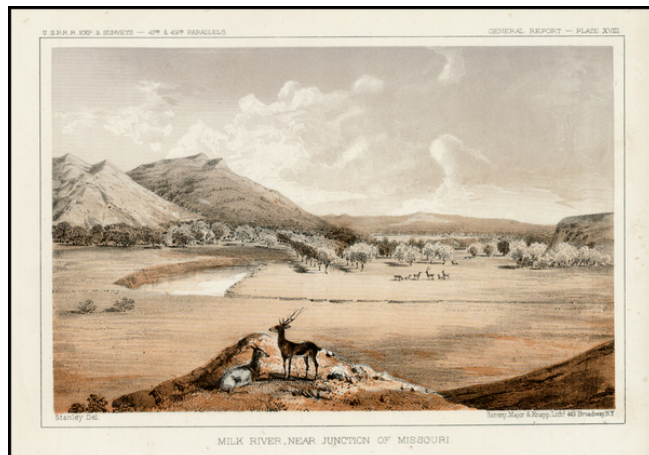

Barry Lawrence Ruderman Antique Maps Inc.

7407 La Jolla Boulevard
La Jolla, CA 92037

www.RareMaps.com

(858) 551-8500
blr@RareMaps.com

Milk River, Near Junction of Missouri

Stock#: 28139
Map Maker: U.S. Pacific RR Survey
Date: 1855
Place: Washington
Color: Hand Colored
Condition: VG
Size: 9 x 7 inches
Price: \$45.00

Description:

Detailed view of the Milk River, prepared as part of the United States survey for the most practicable route for a railroad line to the West Coast of America, conducted just prior to the Civil War.