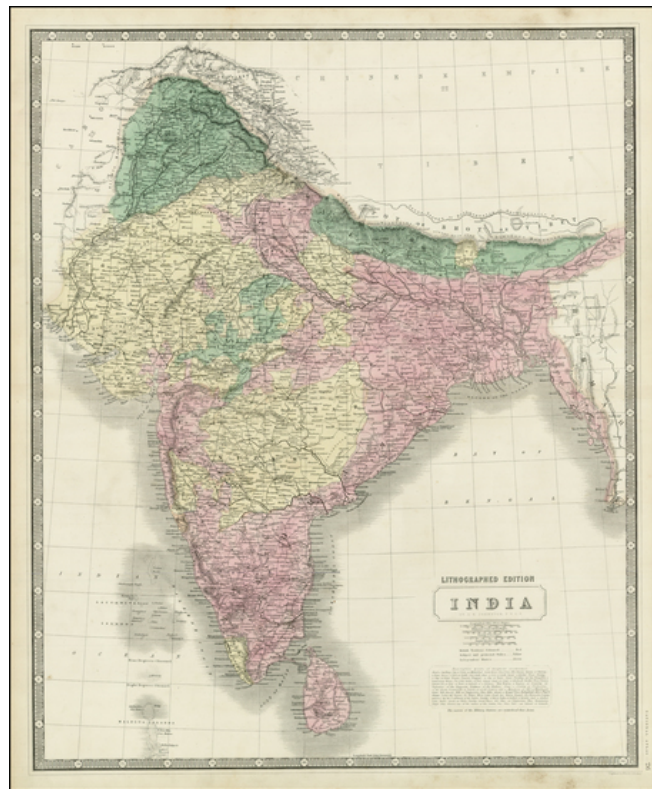

Barry Lawrence Ruderman Antique Maps Inc.

7407 La Jolla Boulevard
La Jolla, CA 92037

www.raremaps.com

(858) 551-8500
blr@raremaps.com

India

Stock#: 28122
Map Maker: Johnston
Date: 1848
Place: Edinburgh
Color: Hand Colored
Condition: VG+
Size: 24 x 17 inches
Price: SOLD

Description:

Large detailed map of India.

One of the largest maps of of this region to appear in a mid-19th Century Commercial Atlas. Shows towns, roads, rivers, mountains, lakes, Iylands and other important features. Piano Key Border. Nice detail in the Himalyas. Colored by provinces.