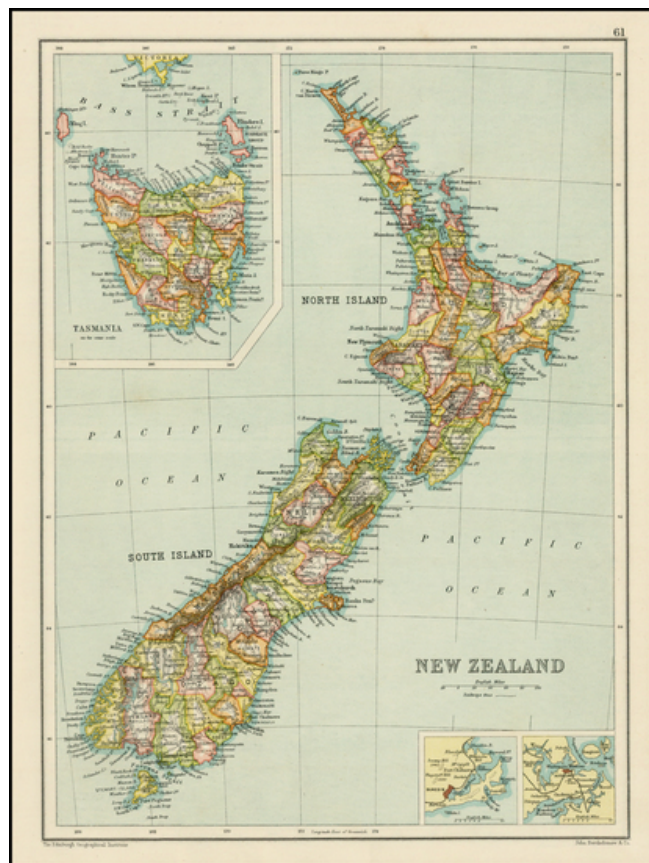

Barry Lawrence Ruderman Antique Maps Inc.

7407 La Jolla Boulevard
La Jolla, CA 92037

www.raremaps.com

(858) 551-8500
blr@raremaps.com

New Zealand (and) Tasmania

Stock#: 27813
Map Maker: Bartholomew
Date: 1890 circa
Place: Edinburgh
Color: Color
Condition: VG
Size: 9.5 x 13 inches
Price: SOLD

Description:

Detailed map of New Zealand, from the late 19th Century.

Detailed Condition: