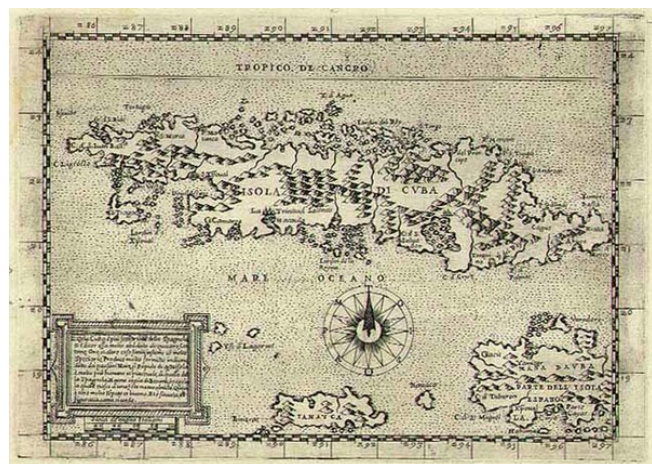

## L'Isola Cuba....

**Stock#:** 2780  
**Map Maker:** Forlani  
**Date:** 1564  
**Place:** Venice  
**Color:** Uncolored  
**Condition:** VG  
**Size:** 10 x 8 inches  
**Price:** SOLD

### Description:

Rare early Lafreri school map. One of the rarest and earliest separate maps of Cuba. Has not appeared in any edition of Jolly. A map of primary importance to any Cuba collection.