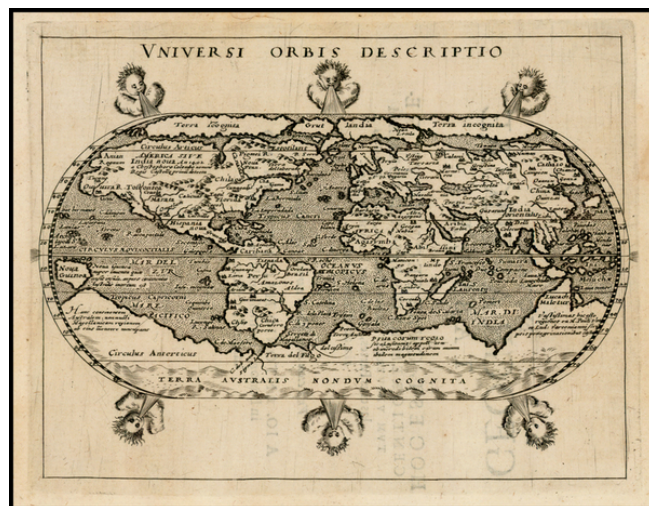

Barry Lawrence Ruderman Antique Maps Inc.

7407 La Jolla Boulevard
La Jolla, CA 92037

www.raremaps.com

(858) 551-8500
blr@raremaps.com

Universi Orbis Descriptio

Stock#: 27789
Map Maker: Magini
Date: 1596
Place: Venice
Color: Uncolored
Condition: VG
Size: 7 x 5.5 inches
Price: SOLD

Description:

Fascinating oval projection of the World, by the distinguished Italian geographer Giovanni Magini published a quarto edition of Ptolemy beginning in 1596. Later editions were also published in Cologne.

This particular world map used the oval projection popularized by Abraham Ortelius, and follows that model very closely. Most notable are the large landmasses of *Terra Incognita* and *Terra Australis* at both poles. Six wind-heads are arranged above and below the map.